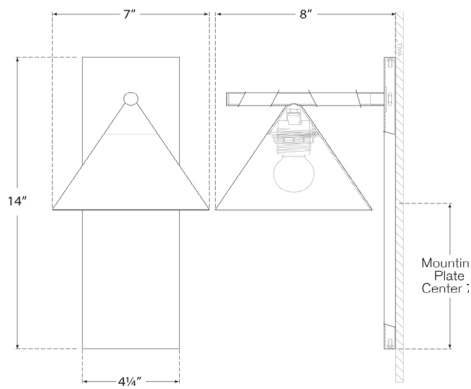

Cleo Sconce

KW 2410BZ/AB-WHT

Materials Shown

**Bronze and Antique-Burnished
Brass with Matte White Shade**

Available in
Bronze

Dimensions

O/A Height: 14"

Width: 7"

Extension: 8"

Backplate: 4.25" x 14" Rectangle

Socket

E26 Keyless

Wattage

60 G16.5

Weight

3lbs

Cleo Sconce

KW 2410BZ/AB-WHT

Materials Shown

**Bronze and Antique-Burnished
Brass with Black Shade**

Available in
Bronze

Dimensions

O/A Height: 14"

Width: 7"